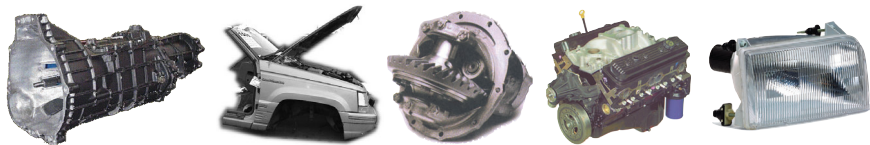

We Sell GM OEM Surplus parts and CAPA Certified Aftermarket parts

RELIABLE • AFFORDABLE • ENVIRONMENTALLY FRIENDLY

County Line Auto Parts

"It's our people who make the difference"

- Over 25 acres of late model salvage
- Foreign & Domestic
- Nationwide Shipping
- Headlight refurbishing available

Eight delivery
trucks providing
daily delivery

**Proud QRP Midwest
member**

816-697-3535 • 800-801-7787

1828 NW US 50 HWY

(15 minutes east of the Kansas City metro area)

Countylineautoparts.com