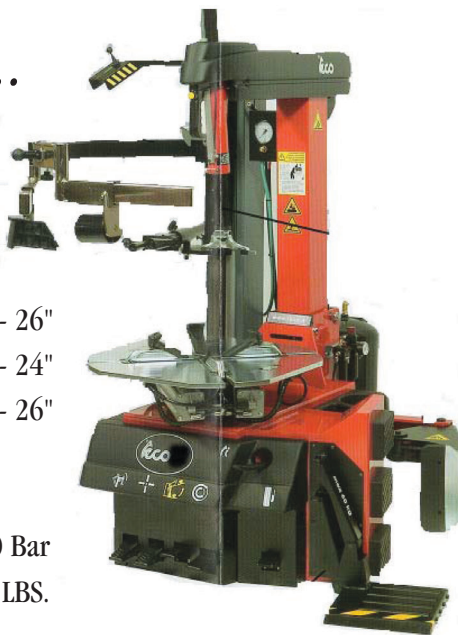

Visit us on the Web at: www.sixrobblees.com

Introducing... teco

Technical Features:

- It Handles Wheels From 11" - 26"
- External Clamping 11" - 24"
- Internal Clamping 13" - 26"
- Max Tire Diameter 50"
- Max Tire Width 16"
- Working Pressure 8-10 Bar
- Net Weight 975 LBS.